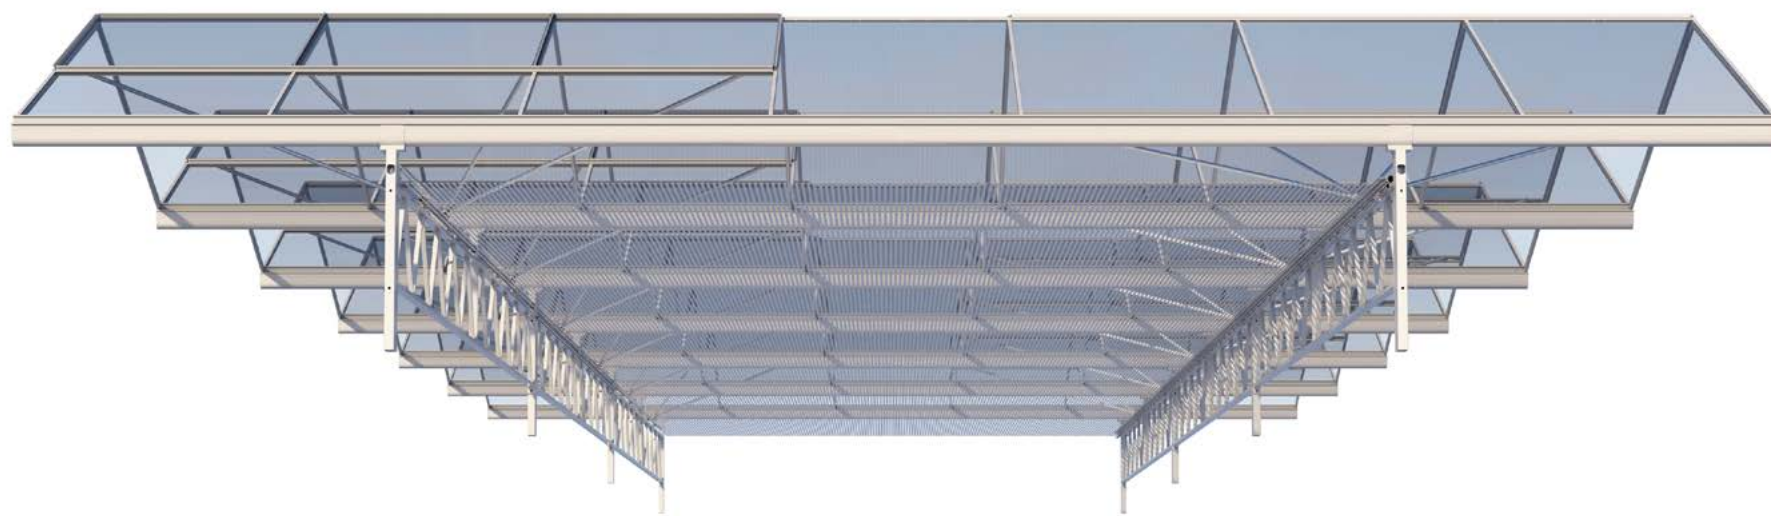

The most...

Versatile screen system for Venlo greenhouses

ValkScreenVision 1.0

Future-proof, fewer installation actions, shorter installation time on site
After upgrade to fully advanced system: fast, clean, safe & flexible

Unique components ▼

ValkScreenProfile

The **ValkScreenProfile VSV** has special chambers for the cloth strips, which can be chosen for fully advanced cloth retraction system at a later stage.

- ✓ fitted with rubber seals
- ✓ various lengths
- ✓ easy stacking

ValkScreenProfile

[Klik op de QR-code](#)

ValkTrussClip

The **ValkTrussClip VSV 1.0** fixes the screen cloth to the truss using a very strong connection.

- ✓ better clamping force
- ✓ prevents wear of polyester wires
- ✓ highly compact

ValkTrussClip

[Klik op de QR-code](#)

ValkWireGuide

The **ValkWireGuide VSV 1.0** makes sure that the profile and polyester wires can move independently from each other.

- ✓ easy to mount
- ✓ keeps screen cloth clean
- ✓ installation remains tension-free

ValkWireGuide

[Klik op de QR-code](#)

ValkScreenClip

The **ValkScreenClip VSV 1.0** is used to attach the cloth to the ValkScreenProfile.

- ✓ minimum package size for maximum light gains

VAN DER VALK

HORTI SYSTEMS