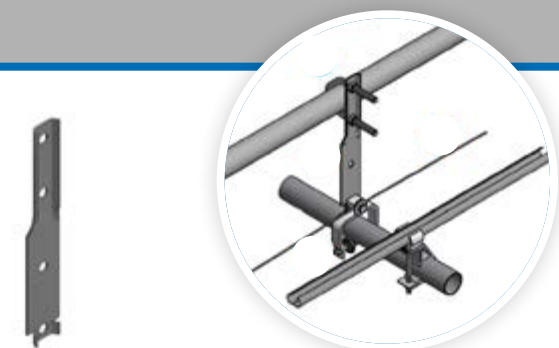

The most...

Complete screen system for Poly greenhouses

ValkPoly+

High-quality, easy to install, includes free configuration software

Unique components ▼

ValkScreenProfile

The **ValkScreenProfile VP+** is the basis of the system. The distinctive, unique shape makes the profile stronger than the conventional screen profiles.

- ✓ unique shape
- ✓ easy to couple
- ✓ saves time and money

ValkWireGuide

The **ValkWireGuide VP+** ensures the profile and atlas wires do not touch, making them both last longer.

- ✓ easy to attach
- ✓ keeps screen cloth clean

ValkPolyStrip

The **ValkPolyStrip** is the core of the drive systems. It connects several system components together.

- ✓ smart design
- ✓ versatile
- ✓ simplifies stock management and costs

ValkHortiPlanner