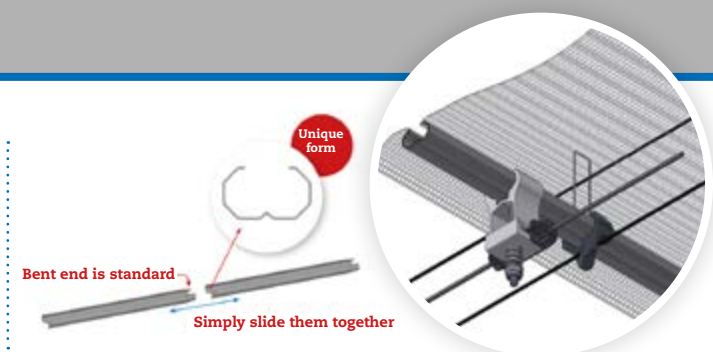

The most...

Complete screen system for Poly greenhouses

ValkPoly+

High-quality, easy to install, includes free configuration software

Unique components ▼

ValkScreenProfile

The **ValkScreenProfile VP+** is the basis of the system. The distinctive, unique shape makes the profile stronger than the conventional screen profiles.

- ✓ unique shape
- ✓ easy to couple
- ✓ saves time and money

ValkWireGuide

The **ValkWireGuide VP+** ensures the profile and atlas wires do not touch, making them both last longer.

- ✓ easy to attach
- ✓ keeps screen cloth clean

ValkPolyStrip

The **ValkPolyStrip** is the core of the drive systems. It connects several system components together.

- ✓ smart design
- ✓ versatile
- ✓ simplifies stock management and costs

ValkHortiPlanner