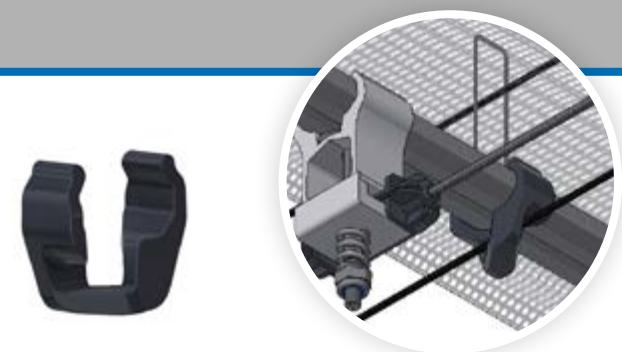

The most...

Complete screen system for Poly greenhouses

ValkPoly+

High-quality, easy to install, includes free configuration software

Unique components ▼

ValkScreenProfile

The **ValkScreenProfile VP+** is the basis of the system. The distinctive, unique shape makes the profile stronger than the conventional screen profiles.

- ✓ unique shape
- ✓ easy to couple
- ✓ saves time and money

ValkWireGuide

The **ValkWireGuide VP+** ensures the profile and atlas wires do not touch, making them both last longer.

- ✓ easy to attach
- ✓ keeps screen cloth clean

ValkPolyStrip

The **ValkPolyStrip** is the core of the drive systems. It connects several system components together.

- ✓ smart design
- ✓ versatile
- ✓ simplifies stock management and costs

ValkHortiPlanner